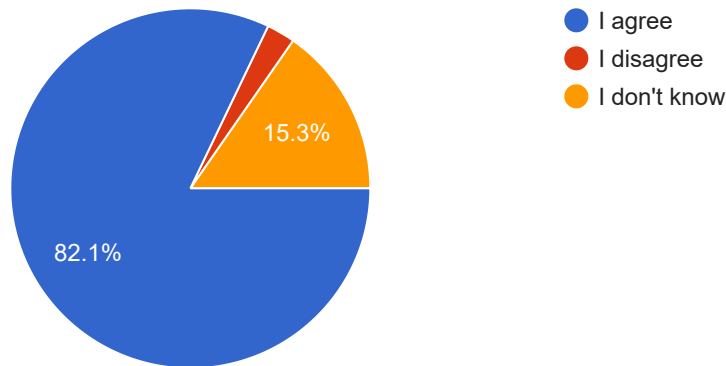

THE PILLAR OF SERVICE

SKD parish leadership is helpful to my needs. This includes parish staff, ministry leaders and leaders of organizations (apostolates).

548 responses

On average, how many hours each week do you volunteer at SKD?

548 responses