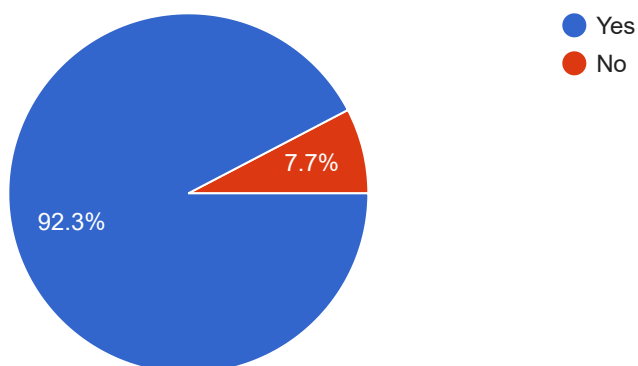

Saint Katharine Drexel Parish Survey

548 responses

[Publish analytics](#)

Are you a registered parishioner of Saint Katharine Drexel (SKD)?

 Copy

548 responses

How many years have you attended Mass at SKD parish?

 Copy

548 responses

What is your age?

Copy

548 responses

What is the primary reason you attend Mass at SKD parish?

Copy

548 responses