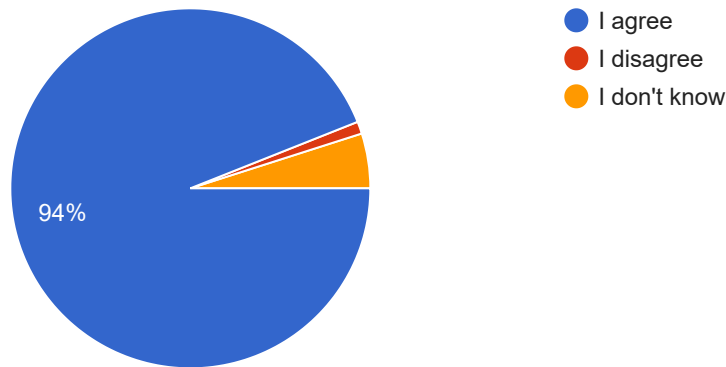

SKD parish provides me opportunities for spiritual growth.

548 responses