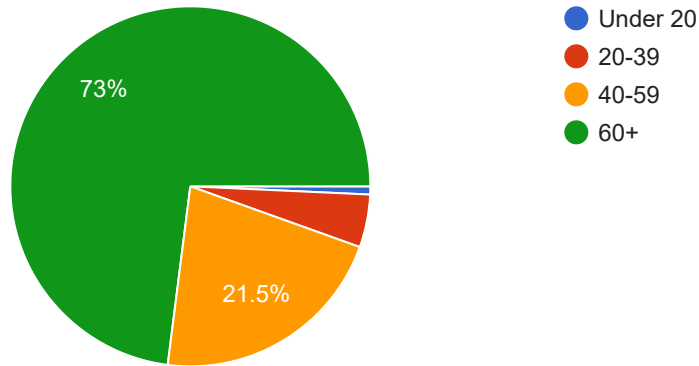

Saint Katharine Drexel Parish Survey

548 responses

[Publish analytics](#)

Are you a registered parishioner of Saint Katharine Drexel (SKD)?

 Copy

548 responses

How many years have you attended Mass at SKD parish?

 Copy

548 responses

What is your age?

Copy

548 responses

What is the primary reason you attend Mass at SKD parish?

Copy

548 responses