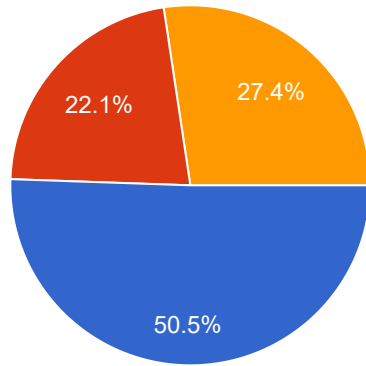

Weekend Mass Time Preferences (Choose only one)

Copy

548 responses

- Current Schedule: Saturday Vigil 4:00 pm; Sunday 8:30 am; 10:30 am; 12:30 pm
- Proposed Schedule: Saturday Vigil 4:00 pm; Sunday 8:00 am; 10:00 am; 5:00 pm
- Proposed Schedule: Saturday Vigil 4:00 pm; Sunday 8:30 am; 10:30 am; 5:30 pm

THE PILLAR OF PRAYER

In general, how would you rate SKD's Liturgy (the Mass)?

Copy

548 responses