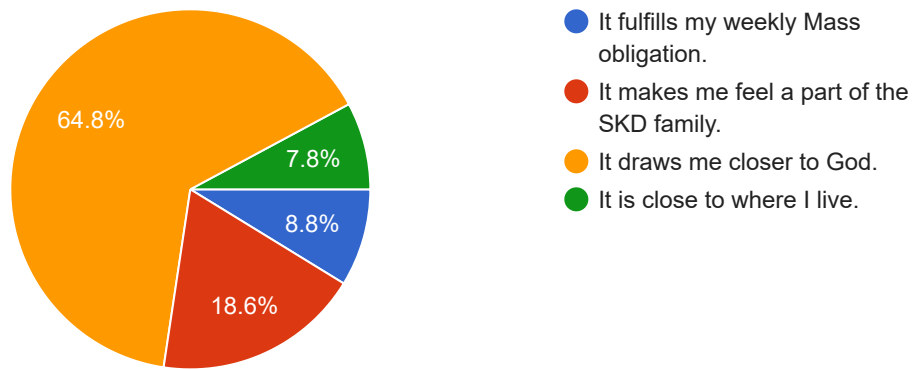

 Copy

548 responses

What is your age?

Copy

548 responses

What is the primary reason you attend Mass at SKD parish?

Copy

548 responses