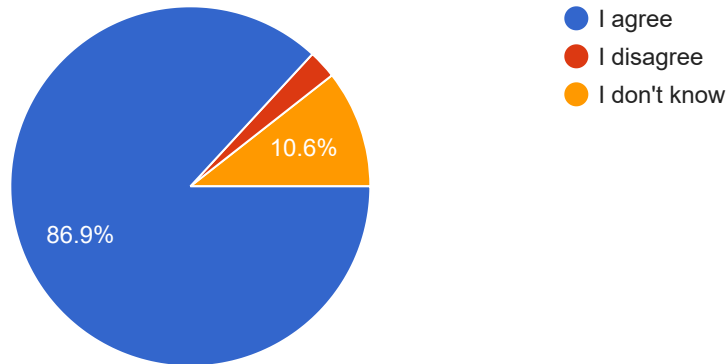

 Copy

548 responses

SKD parish provides excellent opportunities for adults to grow in knowledge and understanding of their faith.

548 responses

THE PILLAR OF SERVICE

SKD parish leadership is helpful to my needs. This includes parish staff, ministry leaders and leaders of organizations (apostolates).