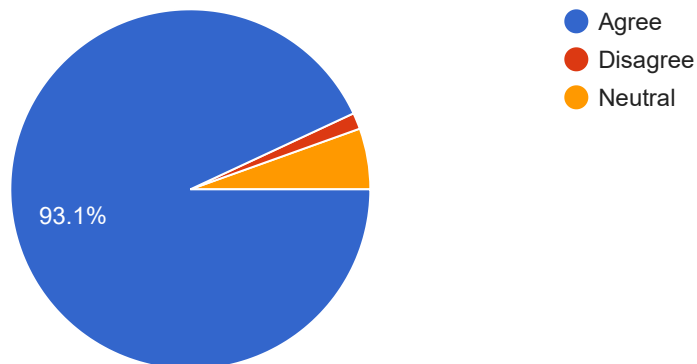

How likely are you to bring a non-Catholic friend to SKD parish?

Copy

548 responses

SKD communicates effectively with parishioners through the following:

Copy

I feel welcomed at SKD parish.

Copy

548 responses