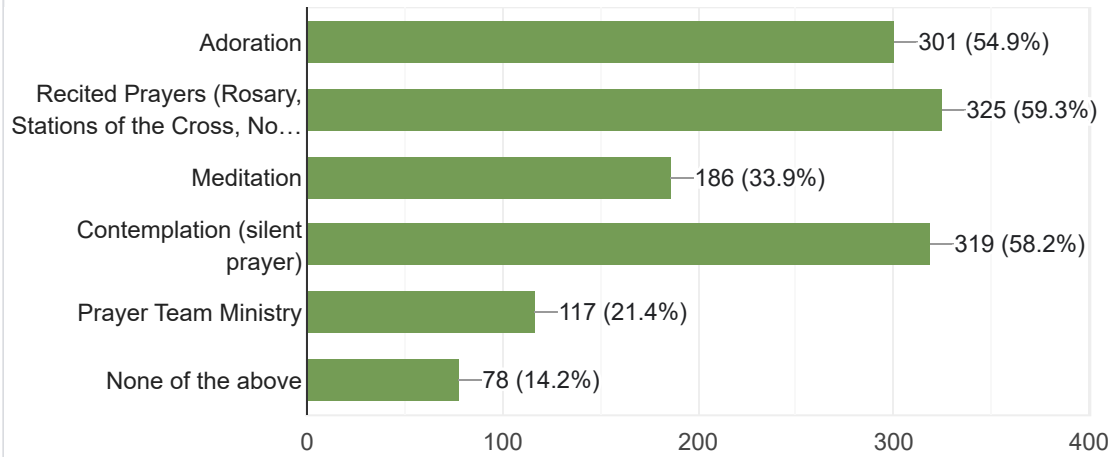

What prayer opportunities have your experienced at SKD? Choose all that apply.

548 responses