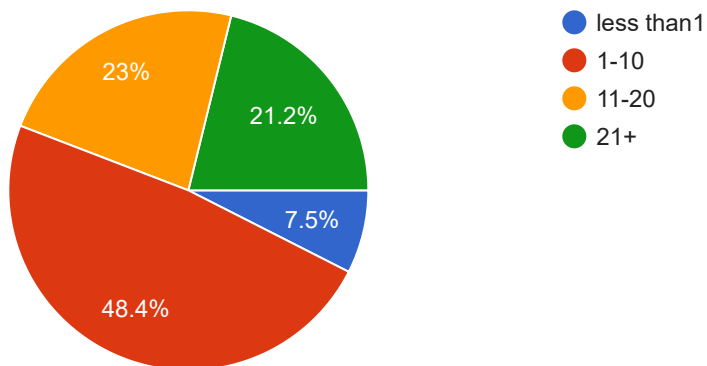

Saint Katharine Drexel Parish Survey

548 responses

[Publish analytics](#)

Are you a registered parishioner of Saint Katharine Drexel (SKD)?

 Copy

548 responses

How many years have you attended Mass at SKD parish?

 Copy

548 responses

What is your age?

Copy

548 responses

What is the primary reason you attend Mass at SKD parish?

Copy

548 responses