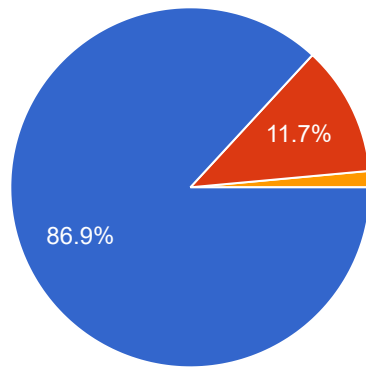

THE PILLAR OF PRAYER

In general, how would you rate SKD's Liturgy (the Mass)?

 Copy

548 responses

- Very Good
- Average
- Fair

What prayer opportunities have your experienced at SKD? Choose all that apply.