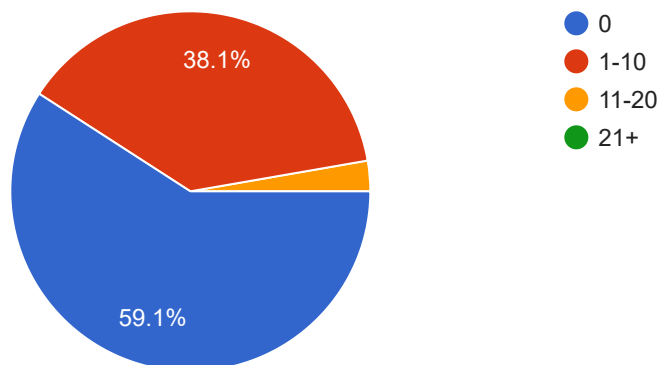

SKD parish provides excellent opportunities for adults to grow in knowledge and understanding of their faith.

548 responses

THE PILLAR OF SERVICE

SKD parish leadership is helpful to my needs. This includes parish staff, ministry leaders and leaders of organizations (apostolates).

548 responses

On average, how many hours each week do you volunteer at SKD?

548 responses