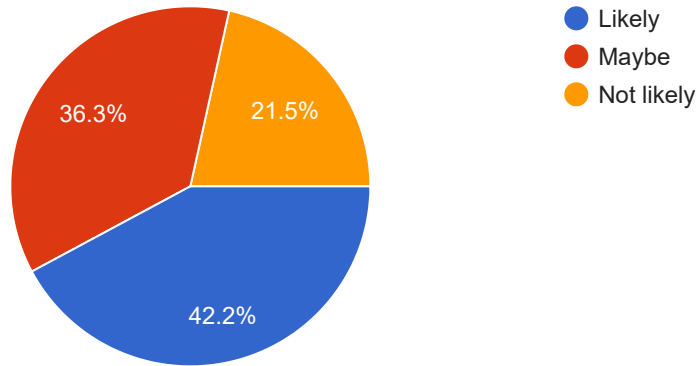

548 responses

On average, how many hours each week do you volunteer at SKD?

548 responses

How likely are you to bring a non-Catholic friend to SKD parish?

 Copy

548 responses

SKD communicates effectively with parishioners through the following: