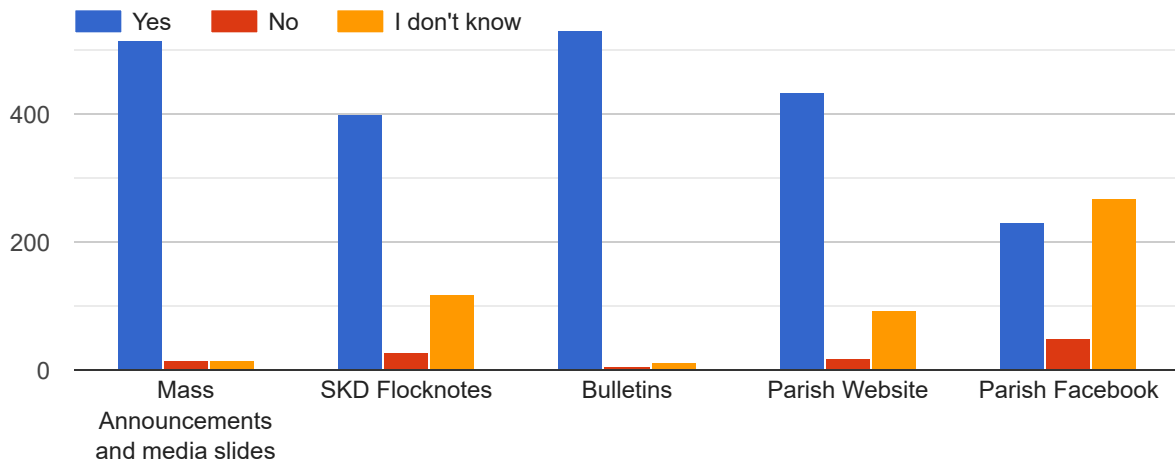

I feel welcomed at SKD parish.

Copy

548 responses