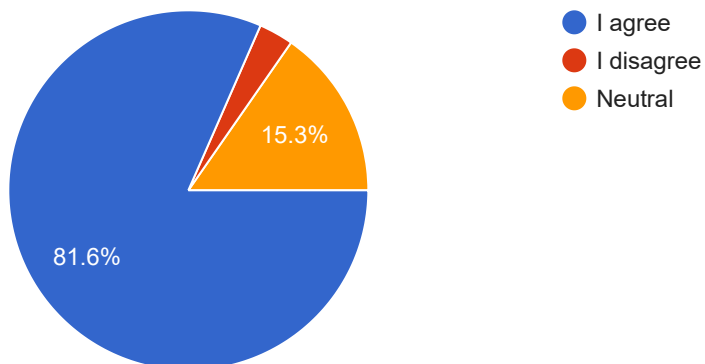

Fr. Antonio's homilies are relevant to my life.

Copy

548 responses

SKD parish provides excellent opportunities for children and youth to grow in knowledge and understanding of their faith.

Copy

548 responses