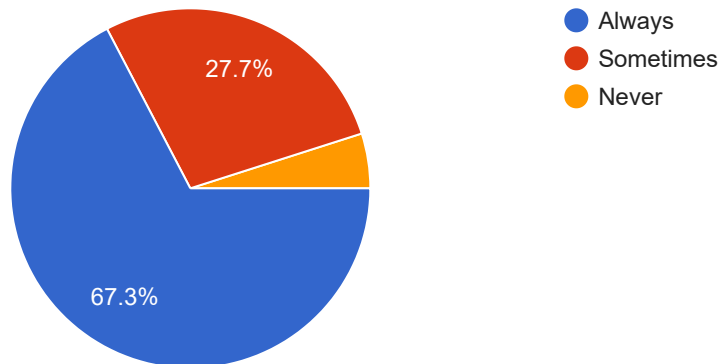

THE PILLAR OF PRAYER

In general, how would you rate SKD's Liturgy (the Mass)?

 Copy

548 responses

- Very Good
- Average
- Fair

What prayer opportunities have your experienced at SKD? Choose all that apply.

548 responses

SKD parish provides me opportunities for spiritual growth.

548 responses

SKD Music enhances my worship at Mass.

548 responses

THE PILLAR OF LEARNING

Fr. Ricky's homilies are relevant to my life.