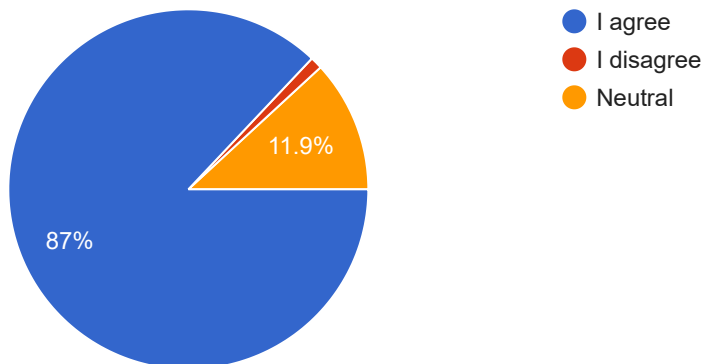

THE PILLAR OF LEARNING

Fr. Ricky's homilies are relevant to my life.

Copy

548 responses