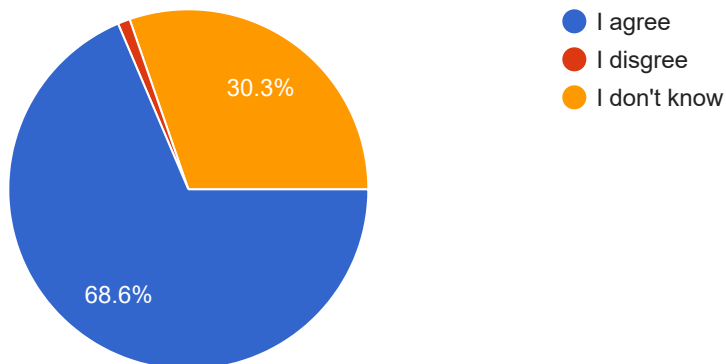

THE PILLAR OF LEARNING

Fr. Ricky's homilies are relevant to my life.

Copy

548 responses

Fr. Antonio's homilies are relevant to my life.

Copy

548 responses

SKD parish provides excellent opportunities for children and youth to grow in knowledge and understanding of their faith.

Copy

548 responses